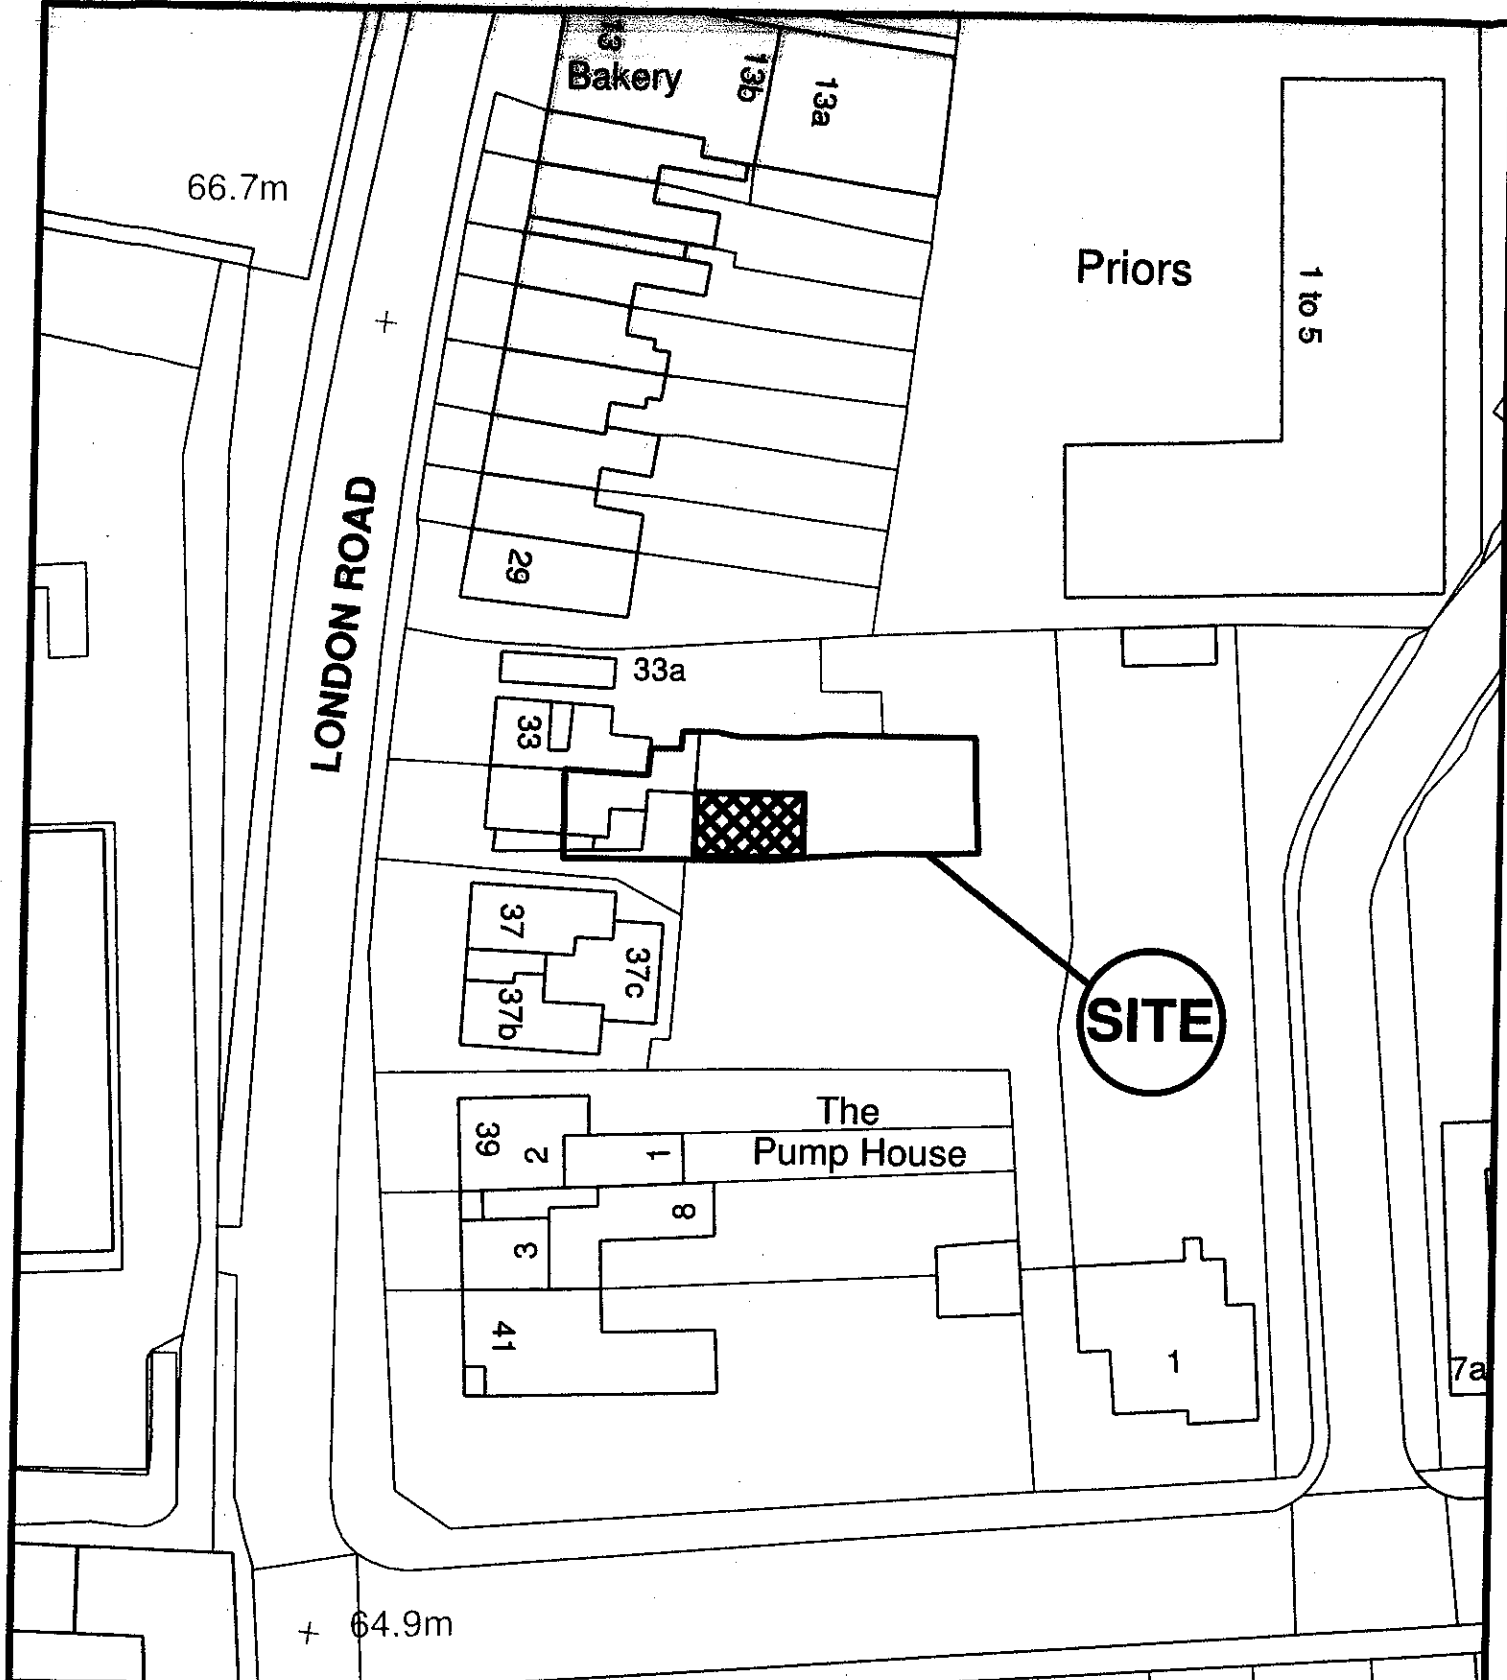

This copy has been produced specifically for Map Control Scheme purposes only. No further copies may be made. Unauthorised reproduction infringes Crown Copyright and may lead to prosecution or civil proceedings. Reproduced from the Ordnance Survey map data with the permission of the controller of Her Majesty's Stationery Office Crown Copyright. 2007 East Herts Council. LA Ref: 100018528

**Development Control
East Herts Council
Wallfields
Pegs Lane
Hertford
SG13 8EQ
Tel: 01279 655261**

Address: 35a London Road, Bishops Stortford, CM23 5NA
Reference:
Scale: 1:1250
O.S Sheet: TL 4921 SW
Date of Print: 05-January-2009